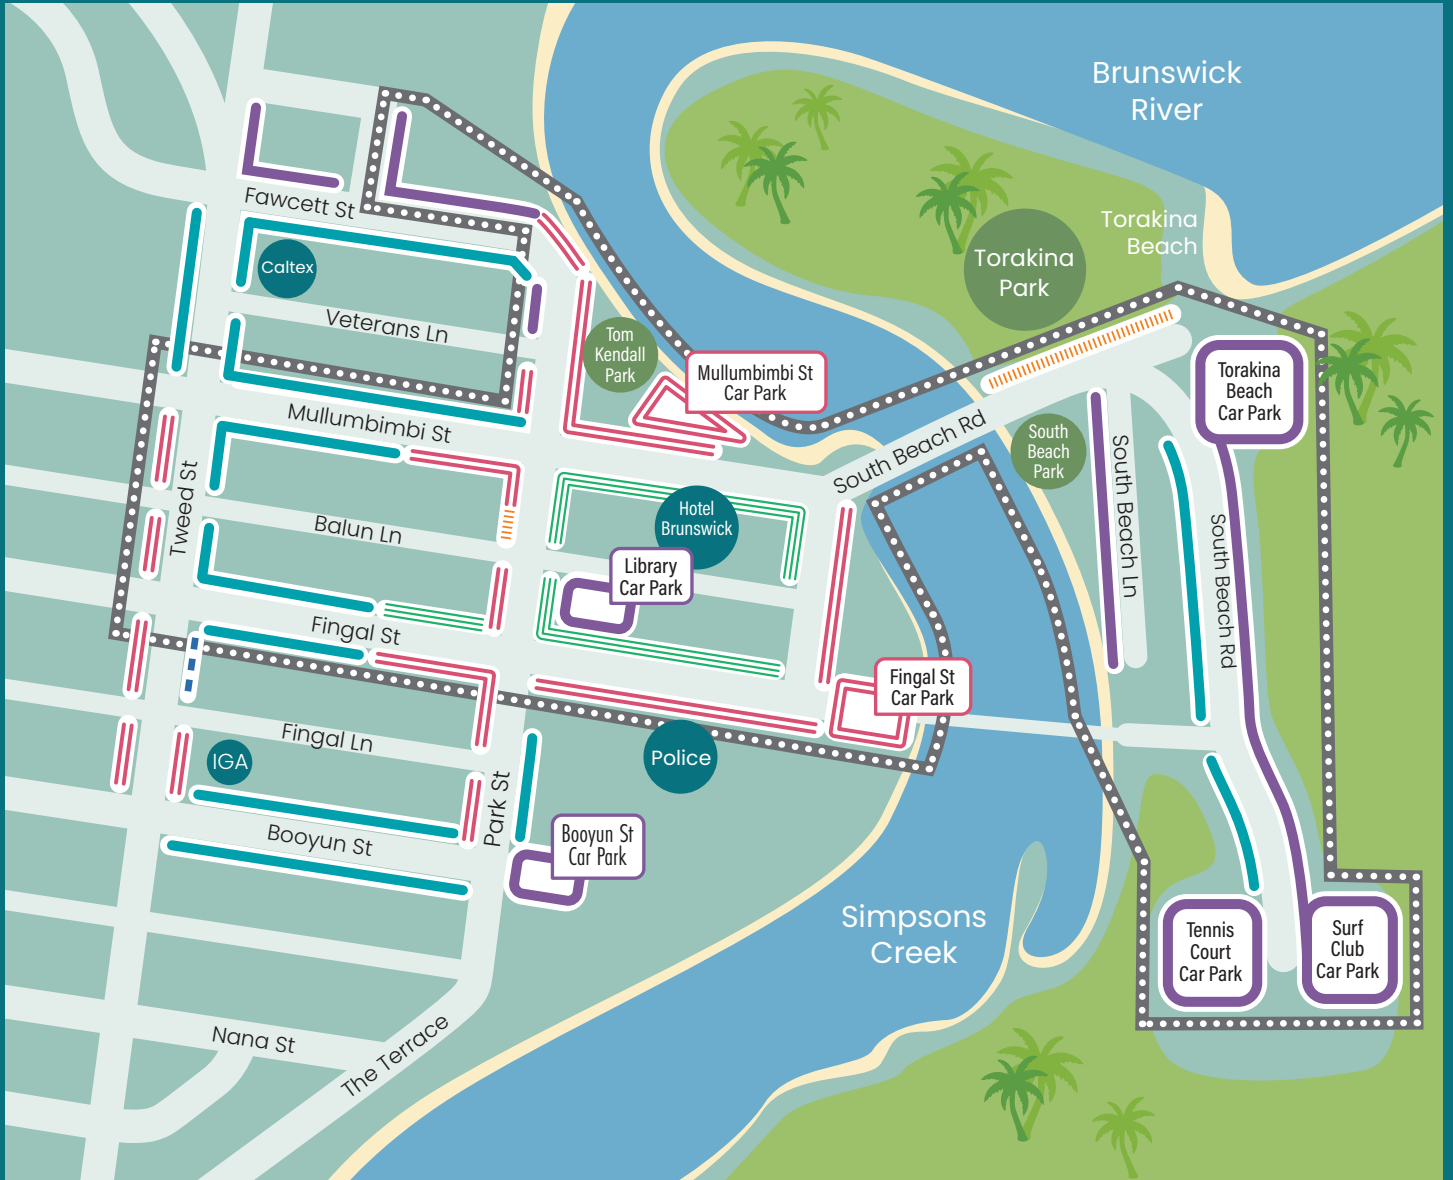

Brunswick Heads Pay Parking Zone and Time Limits

This map is a draft for discussion and has not been finalised.

Parking time limits and zones

 4P	 1/4P	 Pay parking zone
 2P	 P (no time limit)	
 1P	 Bus parking	

Always check the parking signs when you park

Time limits apply 9am to 6pm Mon to Sun including public holidays.
Parking outside the Pay Parking zone is timed with no meter (Free).