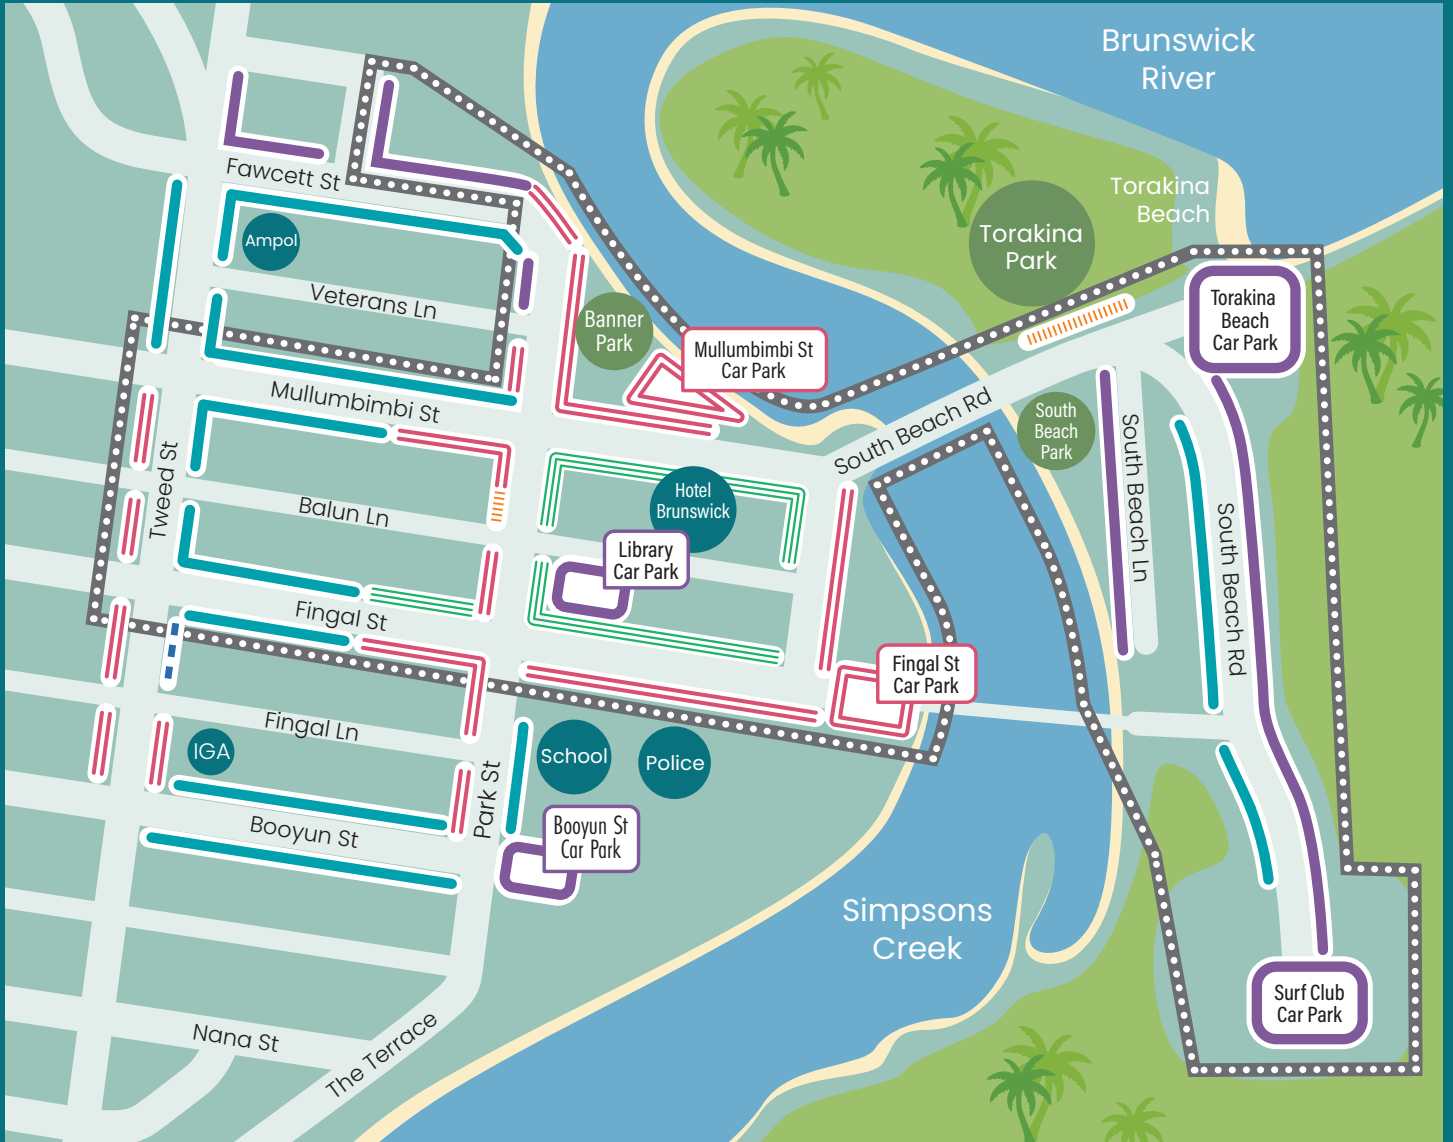

# Brunswick Heads Pay Parking Zone and Time Limits

From September 2024

## Parking time limits and zones

 4P	 1/4P	 Pay parking zone
 2P	 P (no time limit)	
 1P	 Bus parking	

This map is intended as a guide.

Always check the parking signs when you park.

Time limits apply 9am to 5pm Mon to Sun including public holidays.  
Parking outside the Pay Parking zone is timed with no meter (Free).