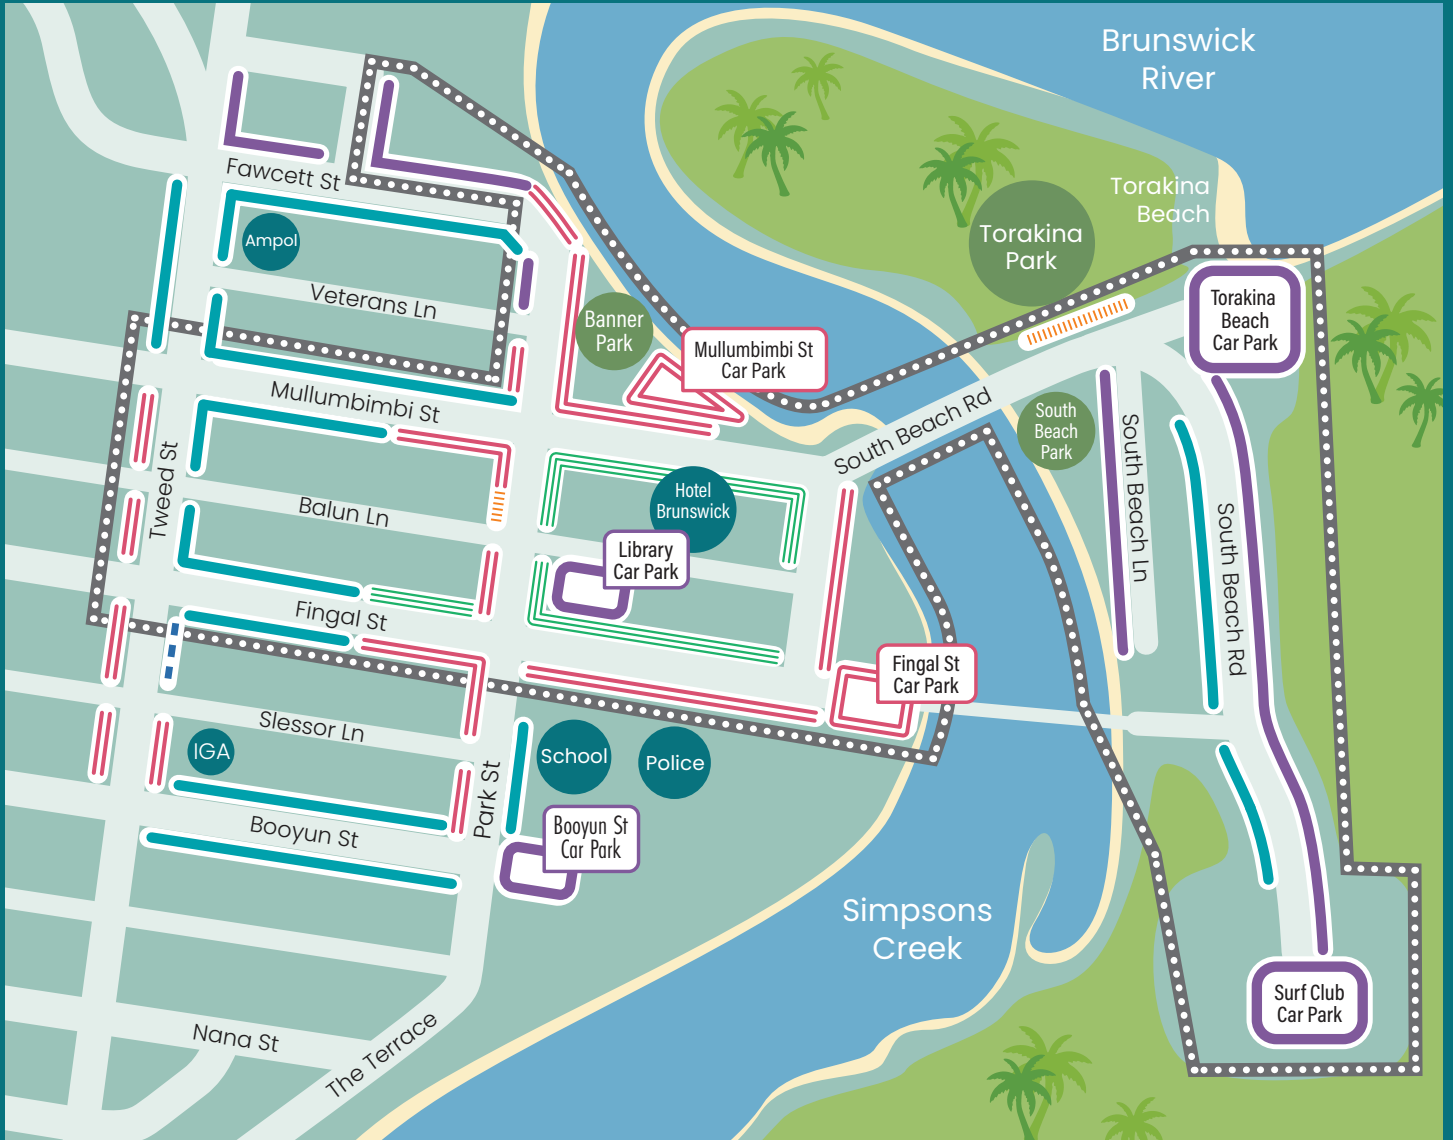

# Brunswick Heads Pay Parking Zone and Time Limits

From September 2024

## Parking time limits and zones

 4P	 1/4P	 Pay parking zone
 2P	 P (no time limit)	
 1P	 Bus parking	

This map is intended as a guide.

Always check the parking signs when you park.

Time limits apply 9am to 6pm Mon to Sun including public holidays.  
Parking outside the Pay Parking zone is timed with no meter (Free).