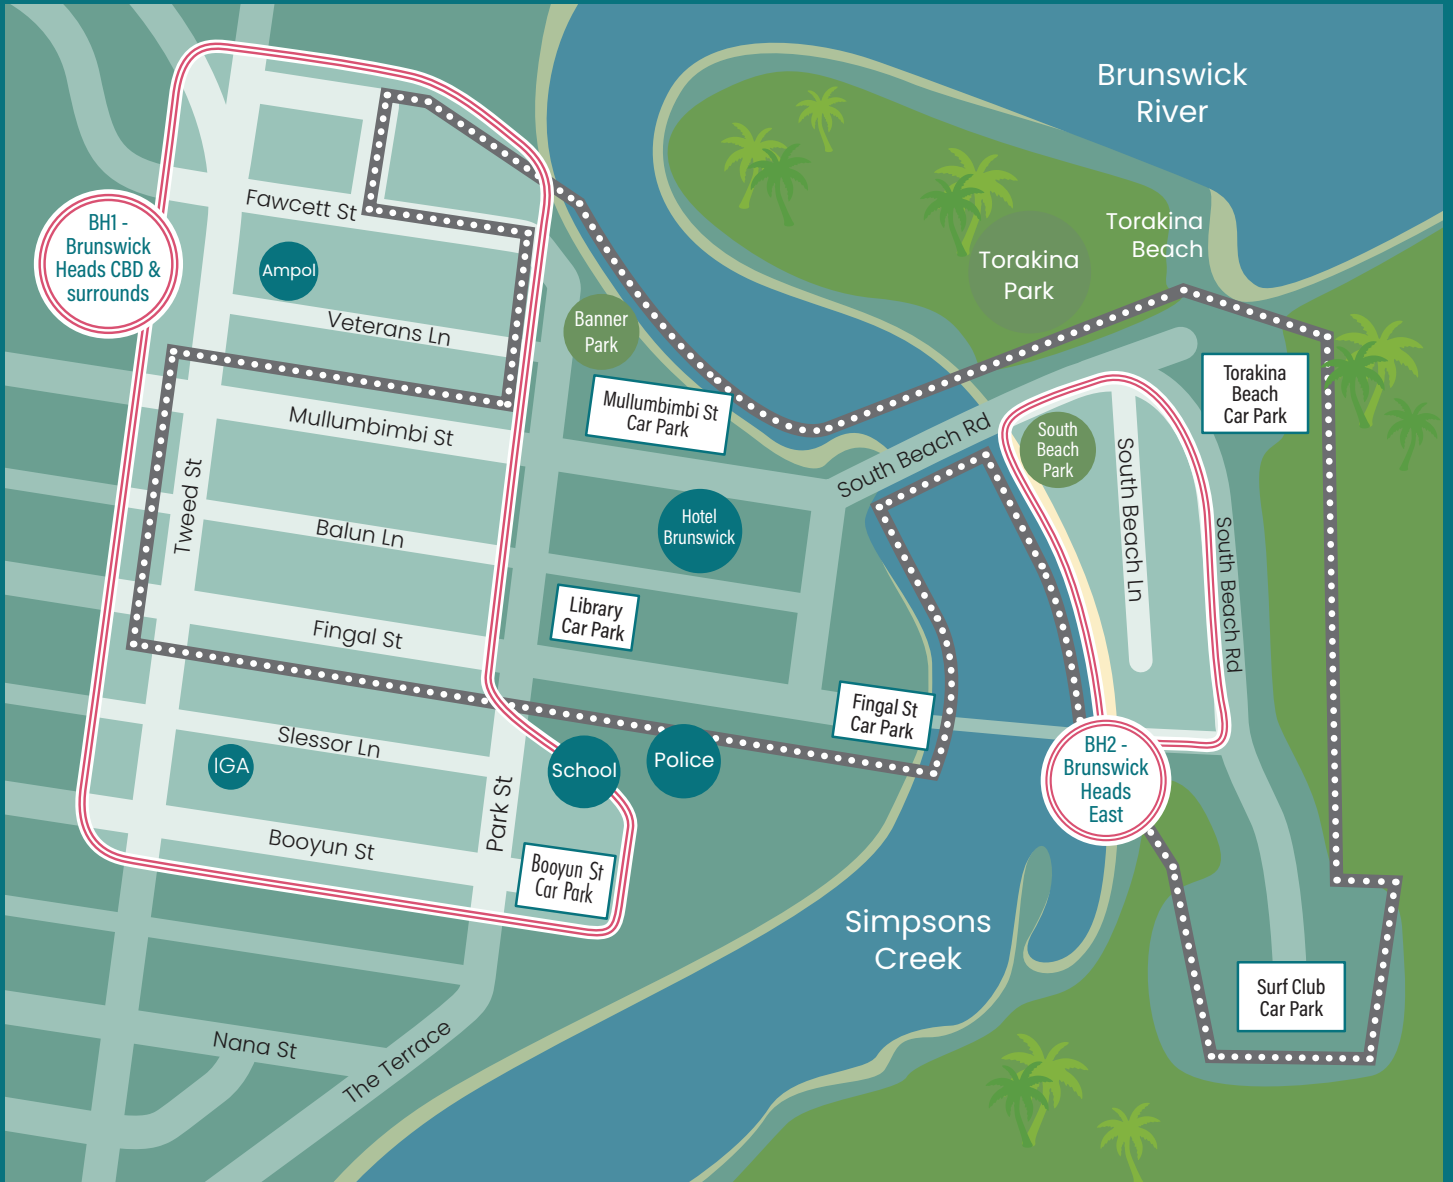

Brunswick Heads Traffic Area Permit Zones

Parking time limits and zones

Pay parking zone

Traffic Area Permit

Always check the parking signs when you park

Traffic area permits allow you to park in a timed space or a pay parking space within close proximity of your place of residence for free and for as long as you need.